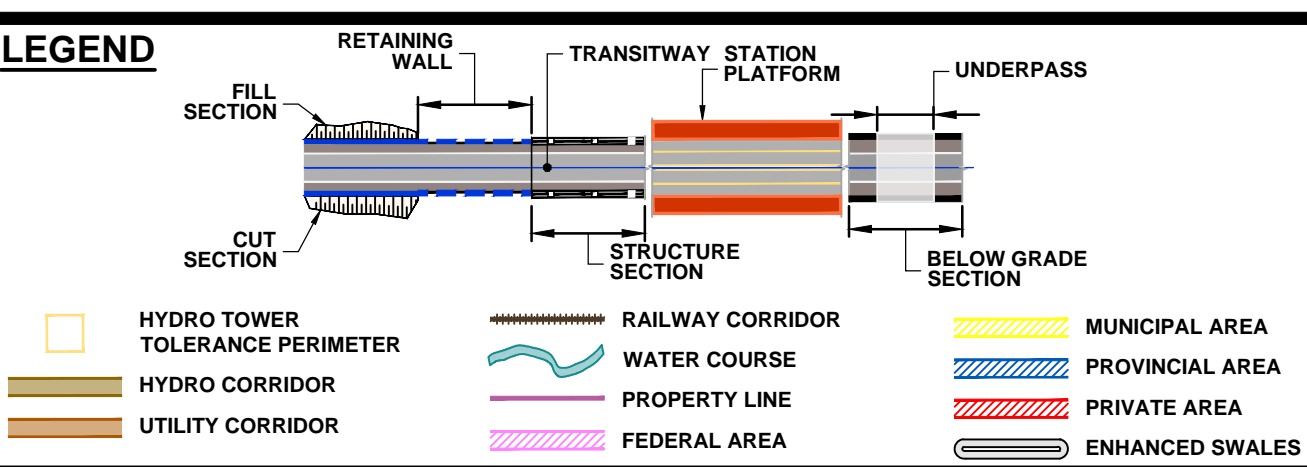

DRAWING NAME: J:\TORONTO\407 TRANSITWAY WC TO BRANT STREET TO WEST OF HURONTARIO STREET - Property\Planes\407 TW4-Plate 35.dwg
 CREATED: 11/11/19
 MODIFIED: Jul 22, 2020

407 TRANSITWAY
 WEST OF BRANT STREET TO WEST OF HURONTARIO STREET
 G.W.P. 16-20003, CA 2016-E-0038
 PROPERTY PLAN
 STA. 33+200 TO STA. 33+760