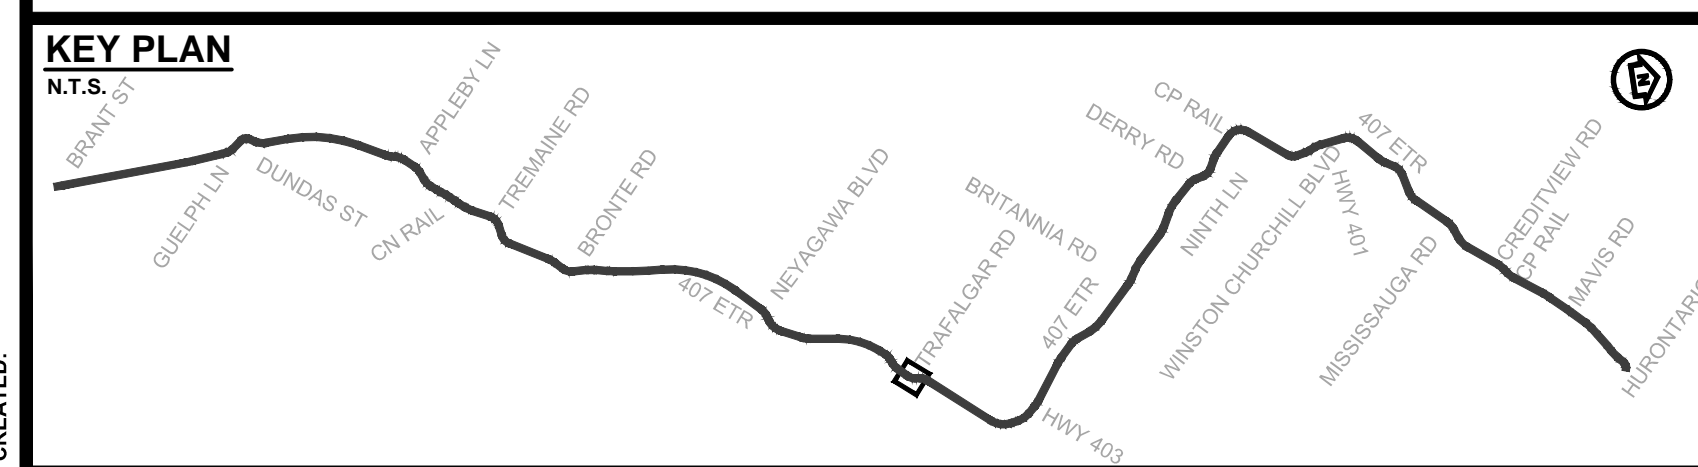

DRAWING NAME: J:\TORONTO\407 TRANSITWAY WC TO BRANT STREET TO WEST OF HURONTARIO STREET - Property\Planes\407 TW4-Plate 35.dwg
 CREATED: 11/11/19
 MODIFIED: Jul 22, 2020

407 TRANSITWAY
 WEST OF BRANT STREET TO WEST OF HURONTARIO STREET
 G.W.P. 16-20003, CA 2016-E-0038
 PROPERTY PLAN
 STA. 33+200 TO STA. 33+760

PLATE
35
 DATE
 11/20/2019